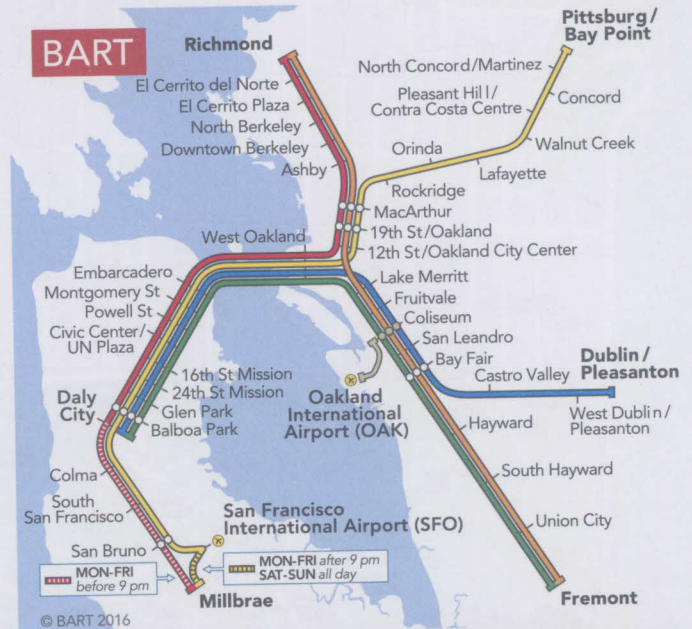

BIG BUS
• SAN FRANCISCO •

Big Bus Tours San Francisco
Ride on an open-top, hop-on, hop-off sightseeing bus and learn about San Francisco's unique history. Guides in English or recorded commentary in 10 languages. Buy tickets online, at a San Francisco Visitor Information Center, or at any of 20 stops, many indicated here.

SPONSORED BY

FISHERMAN'S WHARF

UNION SQUARE

SAN FRANCISCO

Note: 76X to North Marin Headlands, Sundays and Holidays only

NORTHERN SAN FRANCISCO

Note: Muni Route 76X to Marin Headlands operates Sat., Sun., and Holidays only.

Bay Trail
This shoreline walking and biking trail goes from Pier 94, through Marina Green, the Presidio National Park, and across the Golden Gate Bridge to Sausalito and Tiburon.

Ferries to:
Alameda
Oakland
Vallejo
Tiburon

Ferries to:
Sausalito & Larkspur

Public Ferry Service on Game Days

Note: Weekday peak hours only, south of Market St.

Note: Exit to Mission St/Duboce St

Muni Metro F Line runs above ground on Market St. Muni Metro J, K, L, M, N and T Lines run underground below Market St.