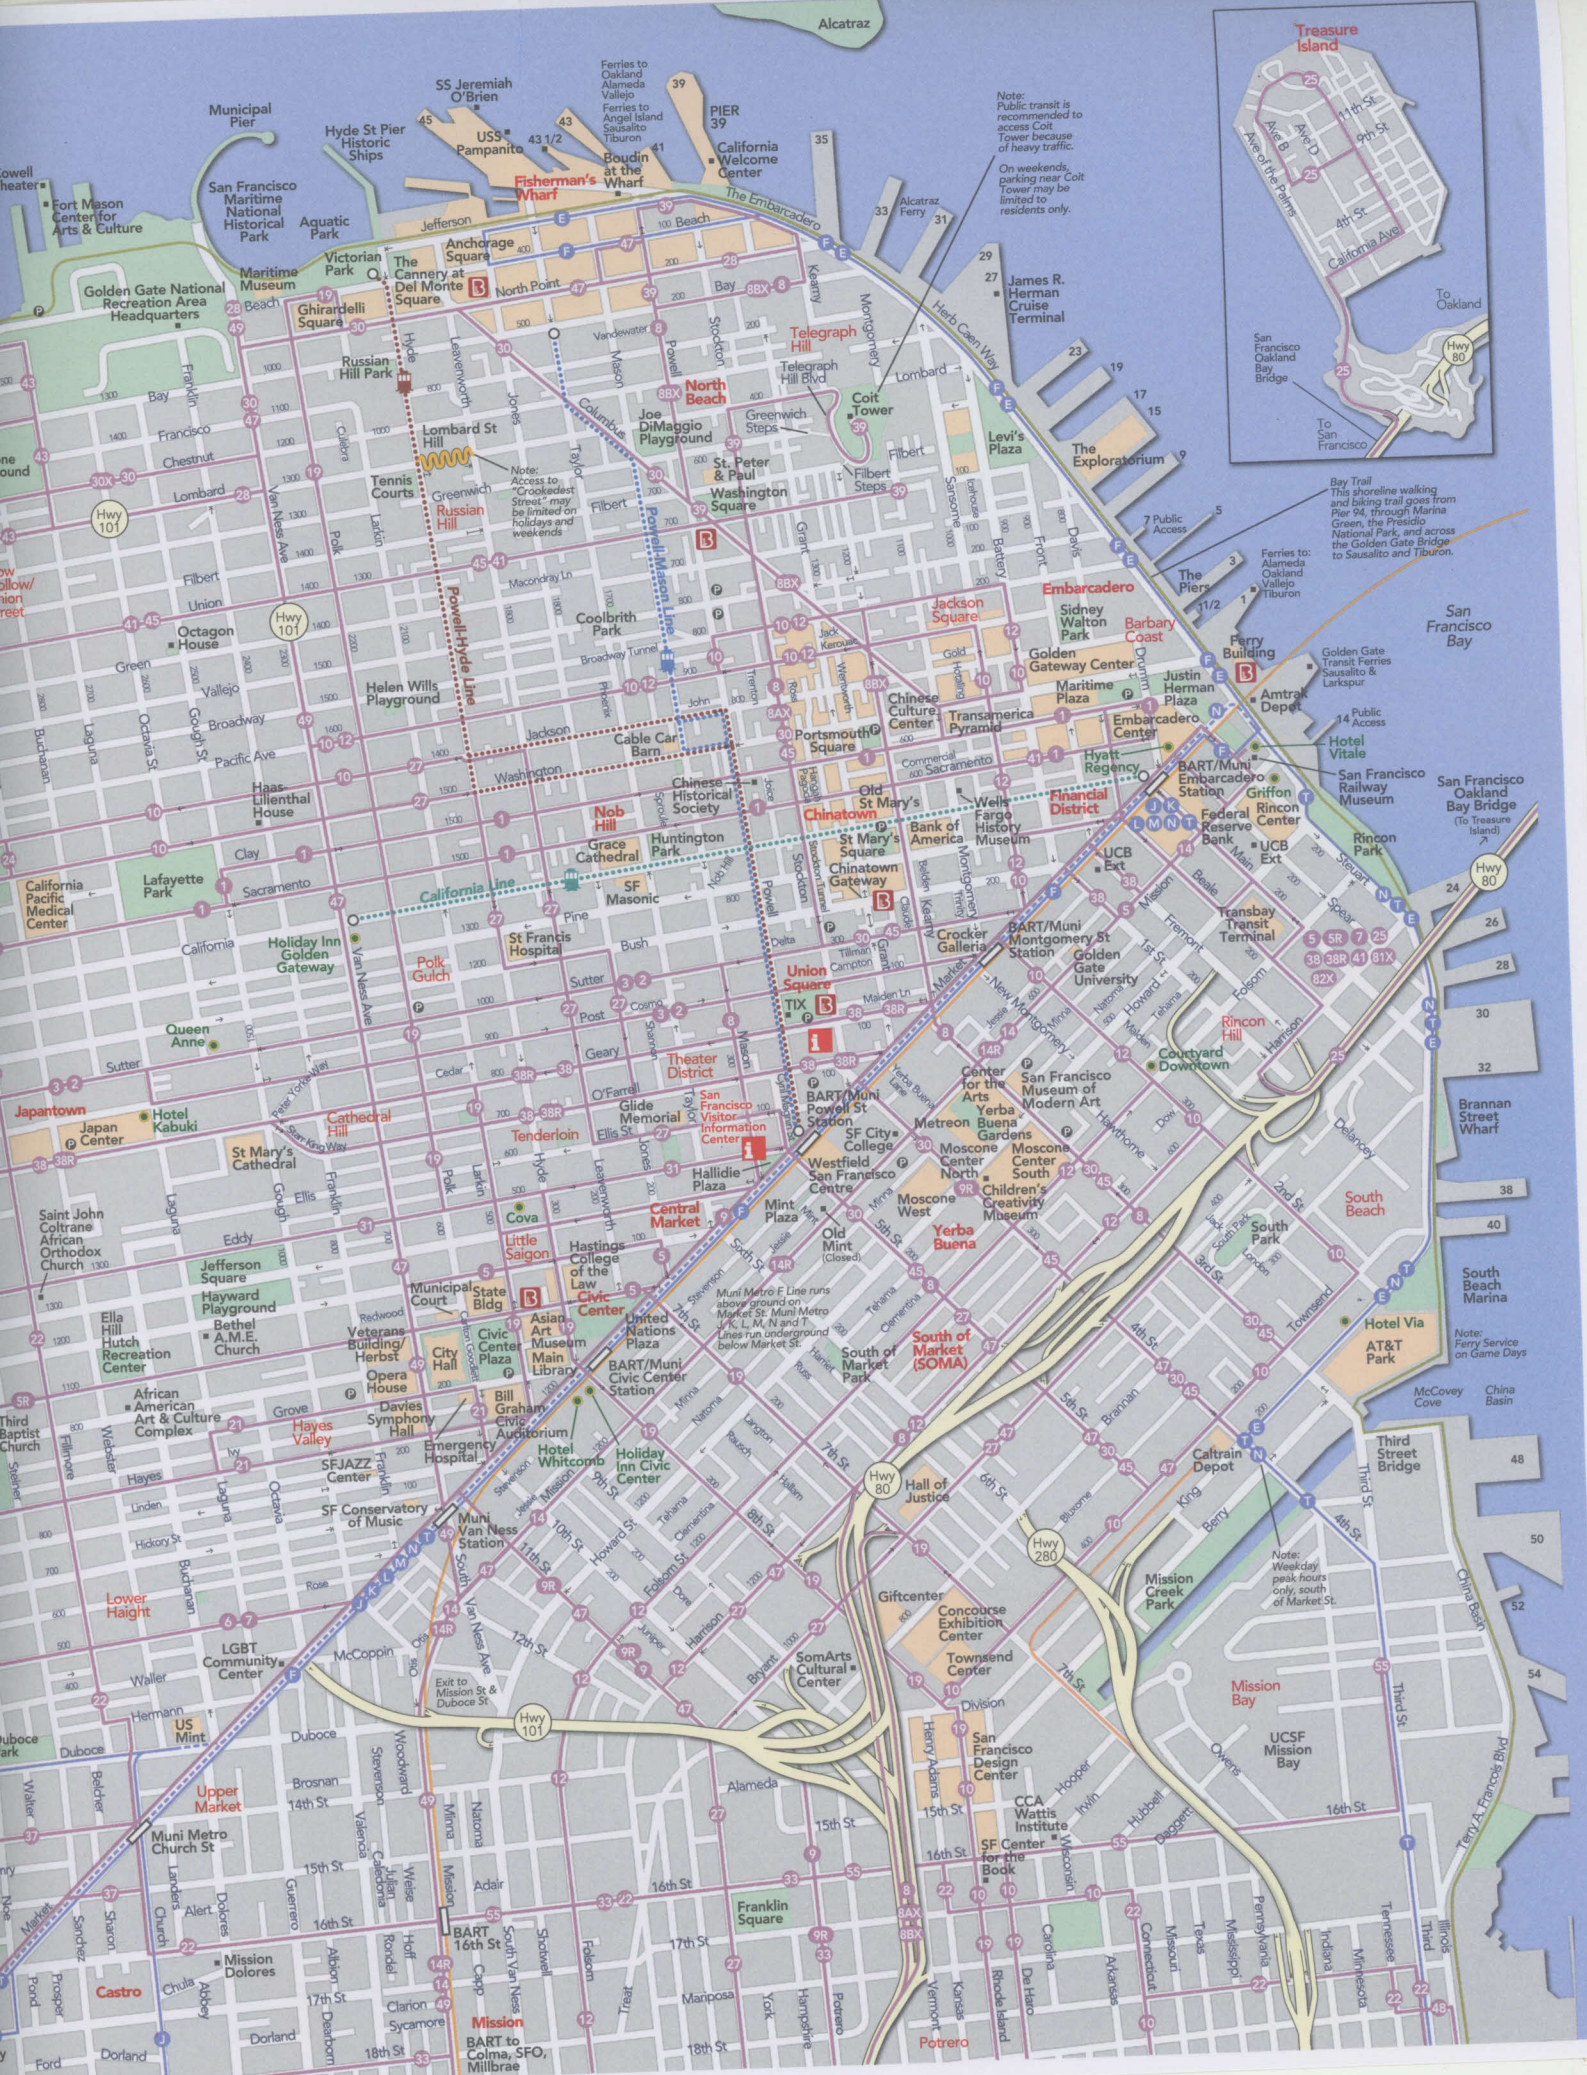

Ferries to:
Alameda
Oakland
Vallejo
Tiburon

Ferries to:
Sausalito & Larkspur

Public Ferry Service on Game Days

Note: Weekday peak hours only, south of Market St.

Note: Exit to Mission St/Duboce St

Note: Exit to Mission St/Duboce St

Note: Exit to Mission St/Duboce St

Note: Exit to Mission St/Duboce St

Note: Exit to Mission St/Duboce St

Note: Exit to Mission St/Duboce St