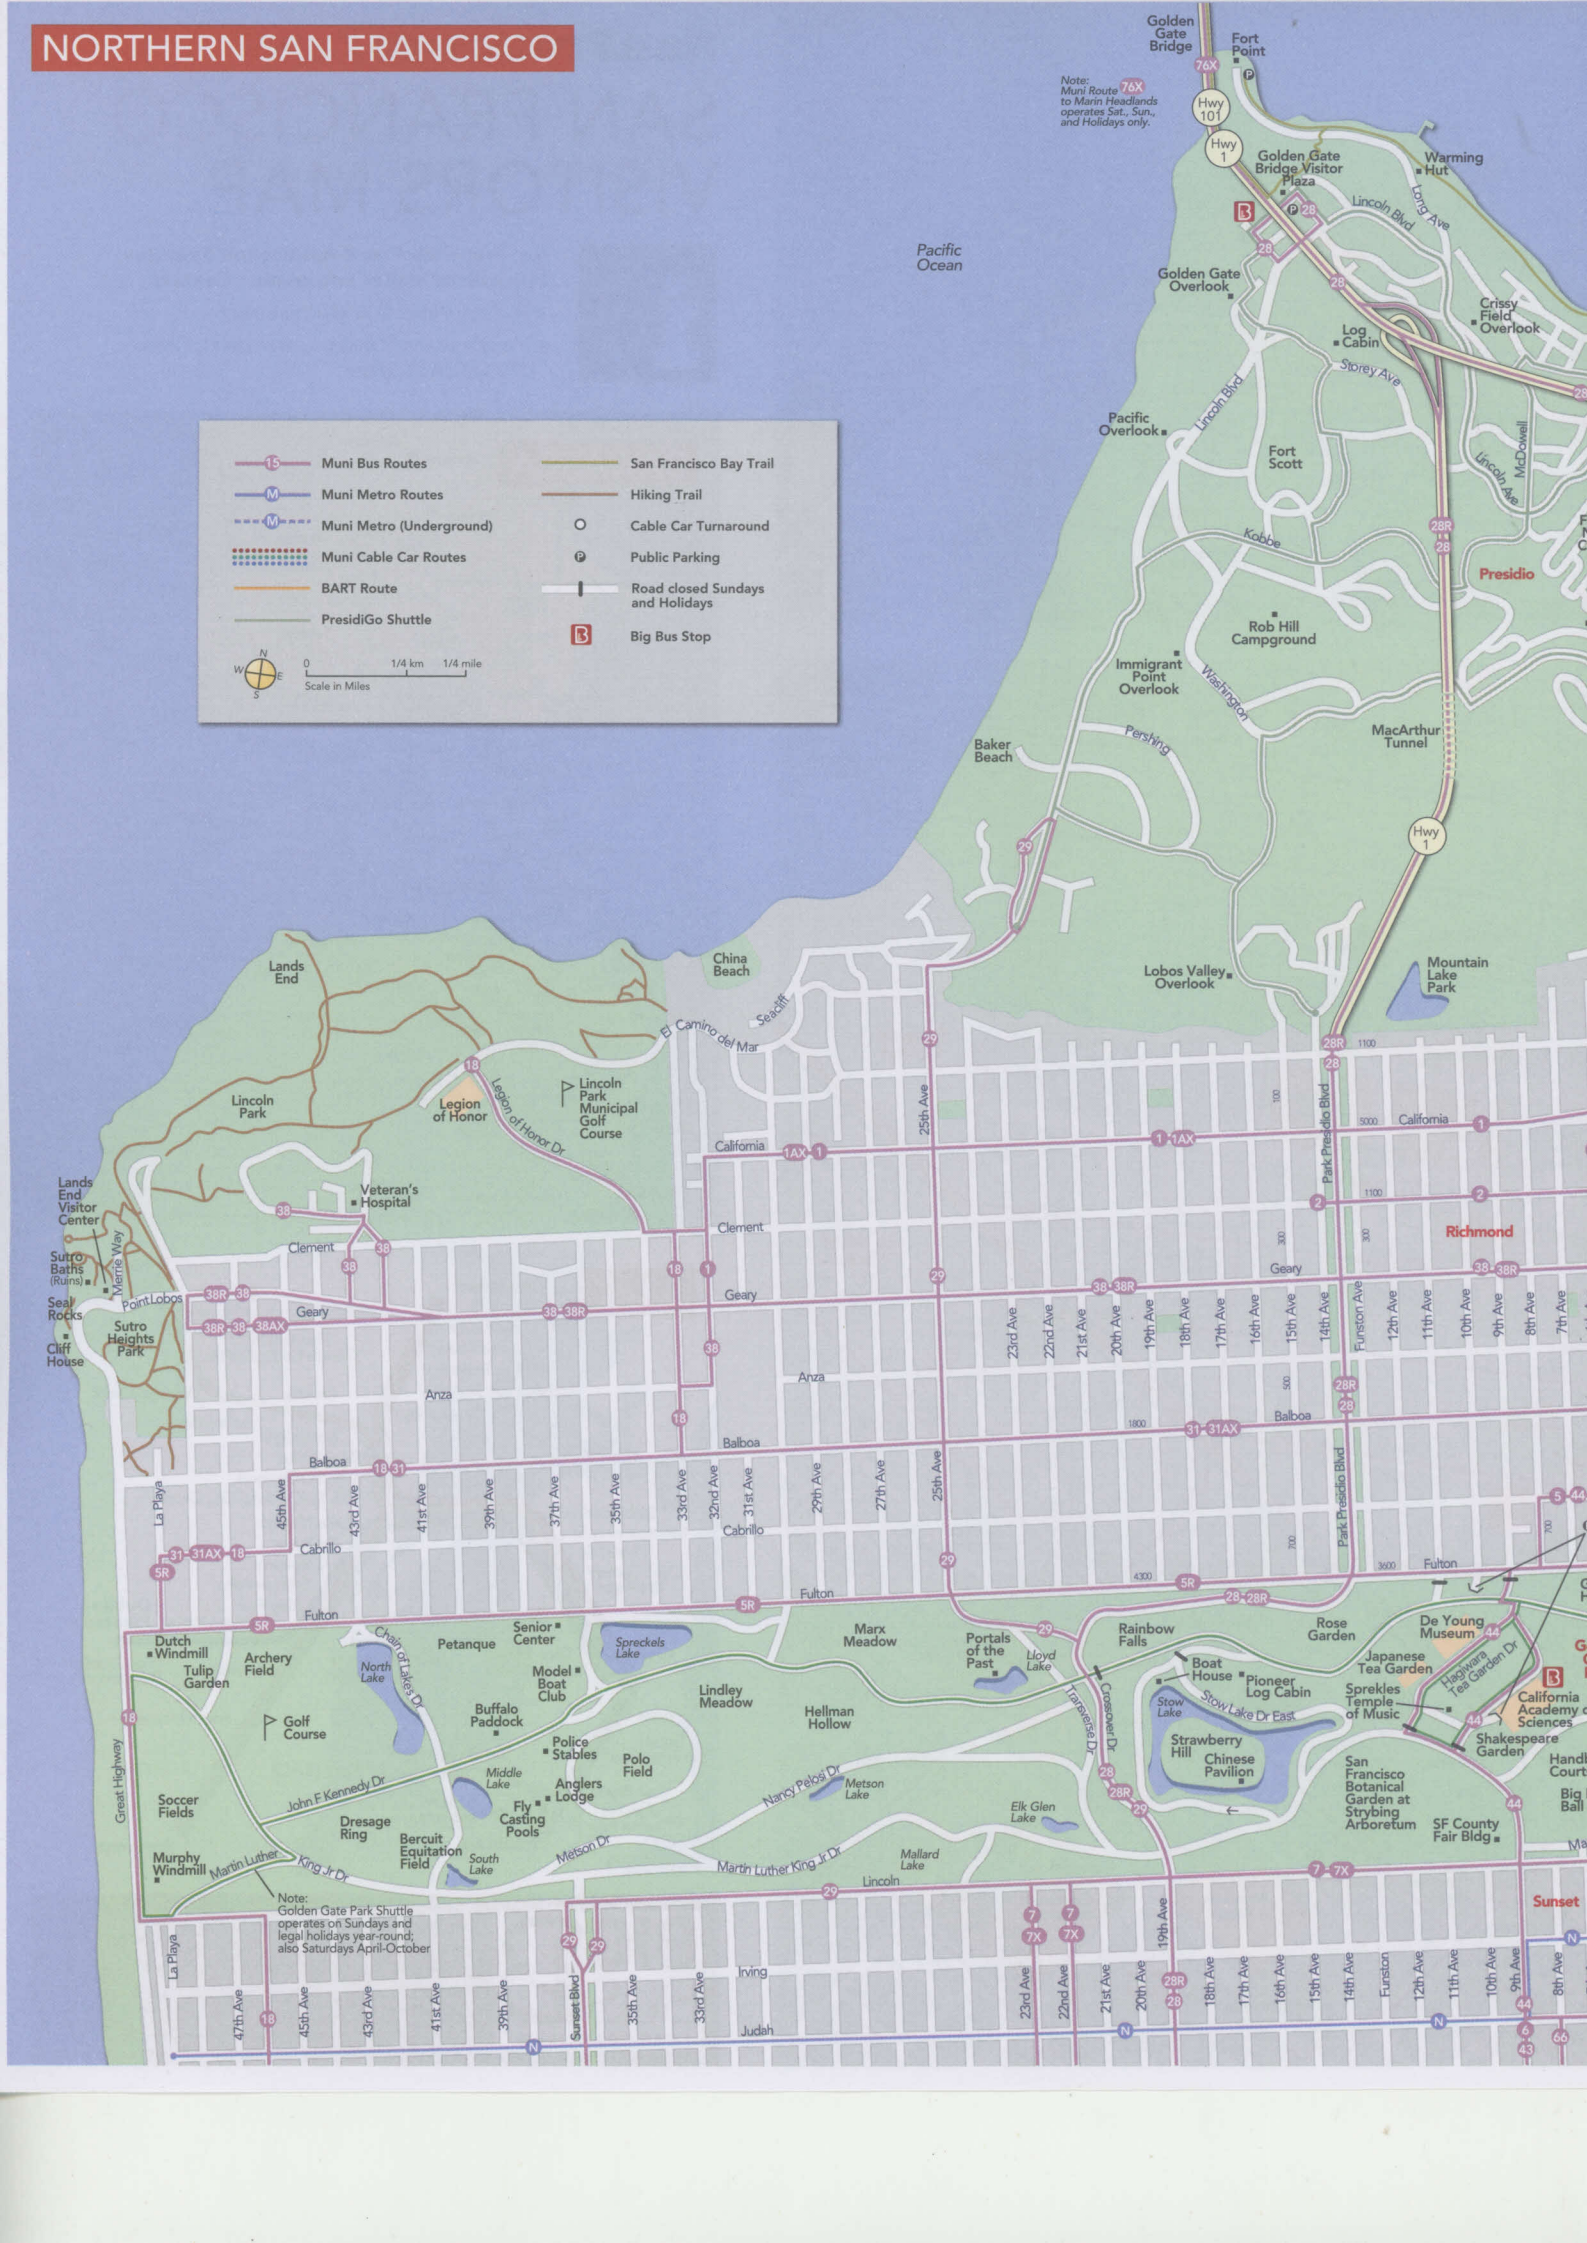

NORTHERN SAN FRANCISCO

	Muni Bus Routes		San Francisco Bay Trail
	Muni Metro Routes		Hiking Trail
	Muni Metro (Underground)		Cable Car Turnaround
	Muni Cable Car Routes		Public Parking
	BART Route		Road closed Sundays and Holidays
	PresidiGo Shuttle		Big Bus Stop

Scale in Miles: 0, 1/4 km, 1/4 mile