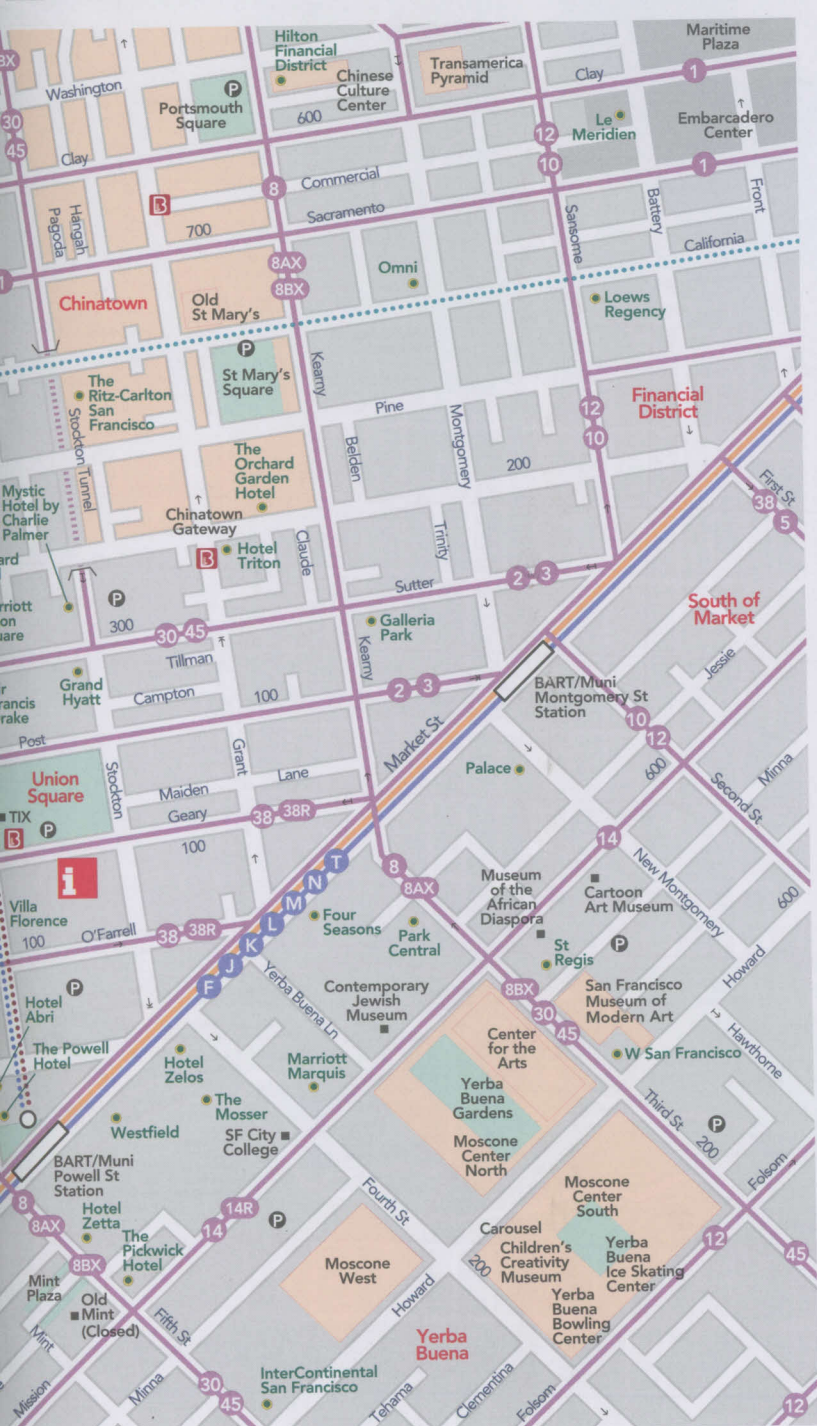

SAN FRANCISCO VISITORS MAP

San Francisco Travel Association operates two official Visitor Information Centers:

- Hallidie Plaza, 900 Market Street
- Macy's Union Square, Lower Level, Cellar 170 O'Farrell Street

SPONSORED BY

FISHERMAN'S WHARF

UNION SQUARE

SAN FRANCISCO

Note: 76X to North Marin Headlands, Sundays and Holidays only

NORTHERN SAN FRANCISCO

Note: Muni Route 76X to Marin Headlands operates Sat., Sun., and Holidays only.

Bay Trail
This shoreline walking and biking trail goes from Pier 94, through Marina Green, the Presidio National Park, and across the Golden Gate Bridge to Sausalito and Tiburon.

Ferries to:
Alameda
Oakland
Vallejo
Tiburon

Ferries to:
Sausalito & Larkspur

Public Ferry Service on Game Days

Note: Weekday peak hours only, south of Market St.

Note: Exit to Mission St/Duboce St

Muni Metro F Line runs above ground on Market St. Muni Metro J, K, L, M, N and T Lines run underground below Market St.