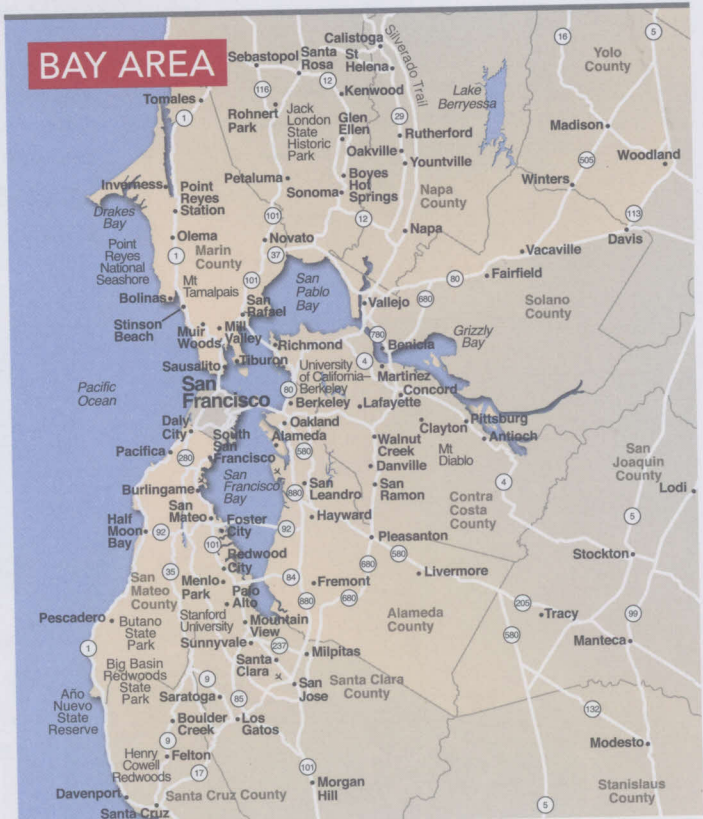

SAN FRANCISCO VISITORS MAP

San Francisco Travel Association operates two official Visitor Information Centers:

- Hallidie Plaza, 900 Market Street
- Macy's Union Square, Lower Level, Cellar 170 O'Farrell Street

SPONSORED BY

FISHERMAN'S WHARF

UNION SQUARE

SAN FRANCISCO

Note: 76X to North Marin Headlands, Sundays and Holidays only

NORTHERN SAN FRANCISCO

Note: Muni Route 76X to Marin Headlands operates Sat., Sun., and Holidays only.

Bay Trail
This shoreline walking and biking trail goes from Pier 94, through Marina Green, the Presidio National Park, and across the Golden Gate Bridge to Sausalito and Tiburon.

Ferries to:
Alameda
Oakland
Vallejo
Tiburon

Ferries to:
Sausalito & Larkspur

Public Ferry Service on Game Days

Note: Weekday peak hours only, south of Market St.

Note: Exit to Mission St/Duboce St

Muni Metro F Line runs above ground on Market St. Muni Metro J, K, L, M, N and T Lines run underground below Market St.