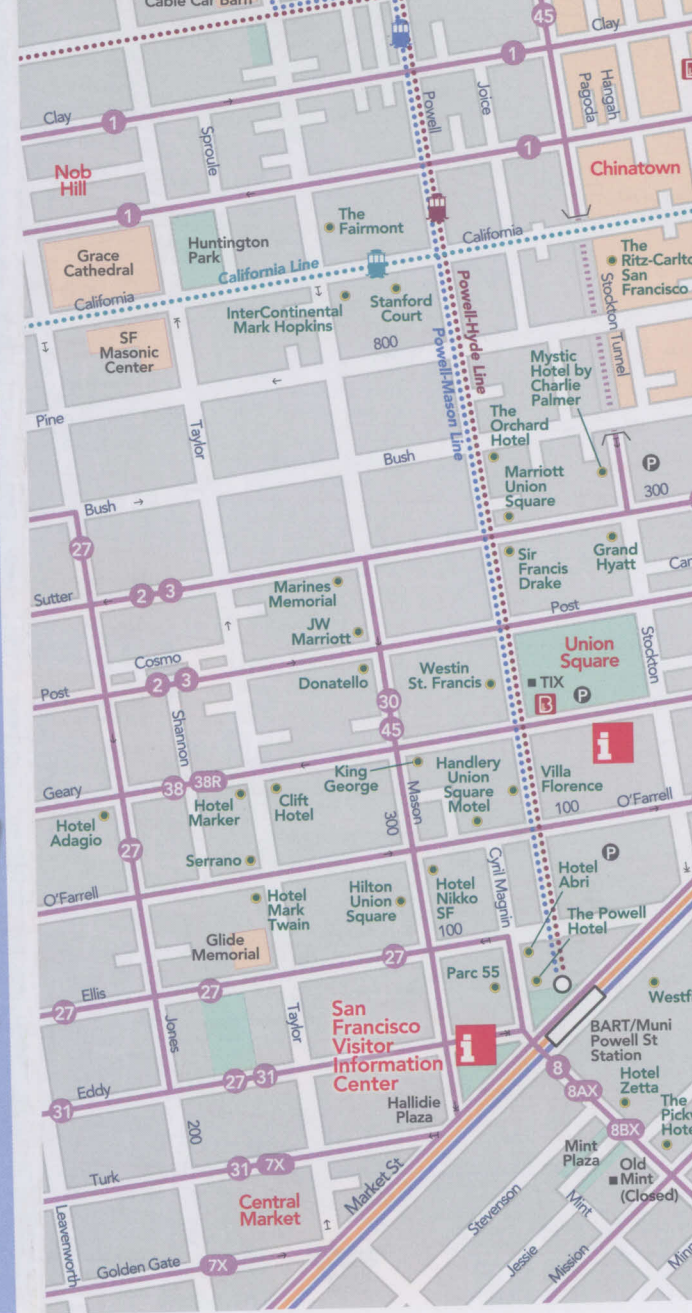

SAN FRANCISCO VISITORS MAP

San Francisco Travel Association operates two official Visitor Information Centers:

- Hallidie Plaza, 900 Market Street
- Macy's Union Square, Lower Level, Cellar 170 O'Farrell Street

BIG BUS
• SAN FRANCISCO •

Big Bus Tours San Francisco
Ride on an open-top, hop-on, hop-off sightseeing bus and learn about San Francisco's unique history. Guides in English or recorded commentary in 10 languages. Buy tickets online, at a San Francisco Visitor Information Center, or at any of 20 stops, many indicated here.

SPONSORED BY

FISHERMAN'S WHARF

UNION SQUARE

SAN FRANCISCO

Note: 76X to North Marin Headlands, Sundays and Holidays only

NORTHERN SAN FRANCISCO

Note: Muni Route 76X to Marin Headlands operates Sat., Sun., and Holidays only.

Ferries to:
Sausalito & Larkspur

Public Ferry Service on Game Days

Note: Weekday peak hours only, south of Market St.

Note: Exit to Mission St/Duboce St

Muni Metro F Line runs above ground on Market St. Muni Metro J, K, L, M, N and T Lines run underground below Market St.