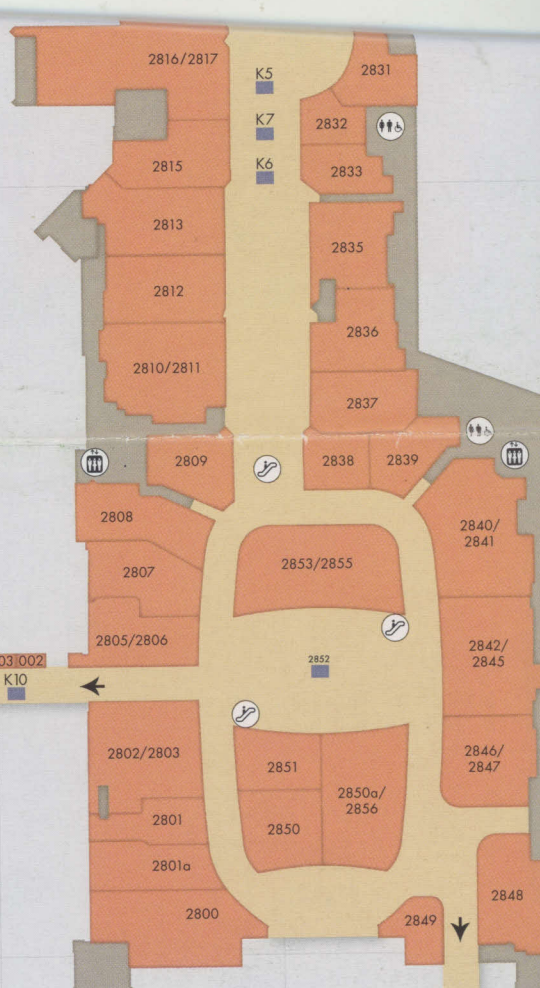

7

8

9

10

11

12

J

K

L

M

N

← To Shoppes at Parisian,
The Plaza Macao
往巴黎人购物中心、澳门百利宫

SHOPPES
AT CENTRAL
沙广场

- Lifts to:
升降机往:
• Car Park 停车场
- Lifts to:
升降机往:
• Sheraton Earth Tower
宏地楼

SHOPPES AT PARISIAN 巴黎人购物中心

Level 1 一楼

Level 5 五楼

Level 5 五楼

To The Venetian Macao
至澳门威尼斯人

7

8

9

10

11