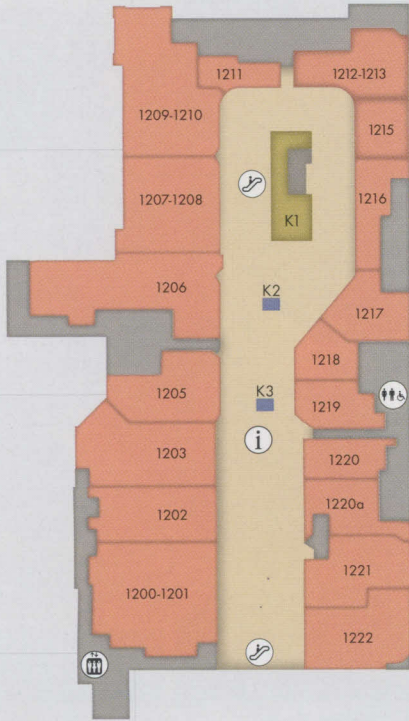

509

508

507

506

505

503

500

550

薇安拱廊

SHOPPES AT FOUR SEASONS 四季名店

Mezzanine Level M层

Level 1 一楼

To Four Seasons
Hotel Macao and
The Plaza Macao
往澳门四季酒店及
澳门百利宫

To Shoppes at Venetian
往威尼斯人购物中心

To Taxi Stand and
Valet Parking Area
往的士站及
代客泊车区