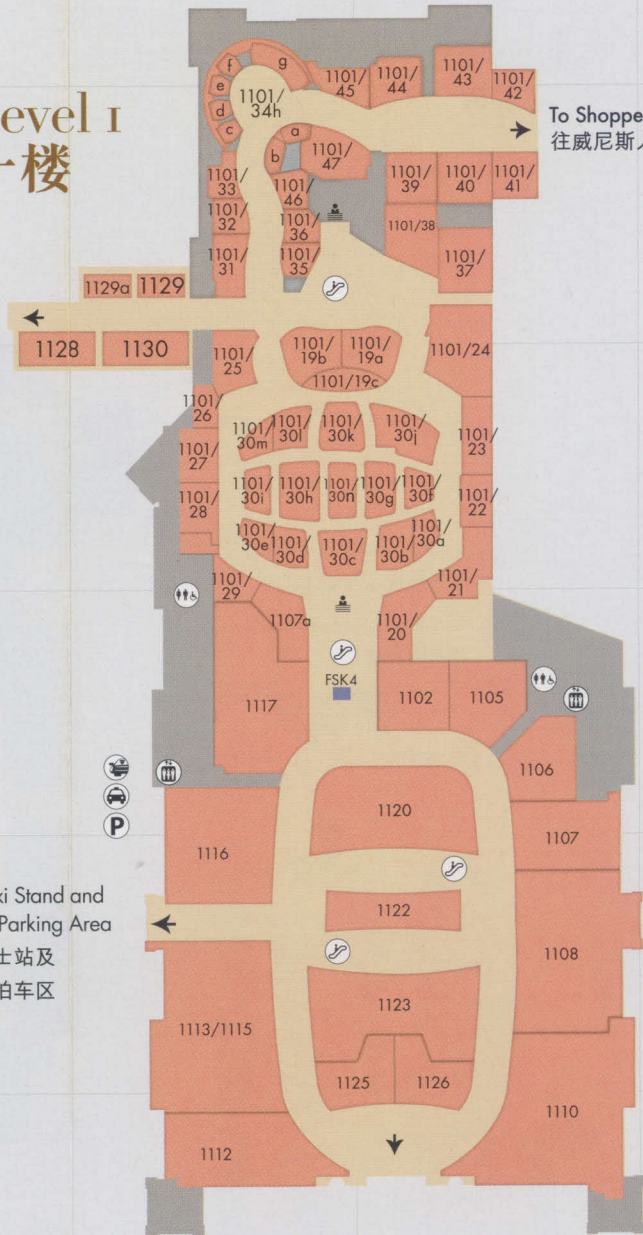

A

B

C

D

1

2

3

4

12

Parisian Theatre
巴黎人剧场

Parisian Ballroom
巴黎人宴会厅

Business Centre
商务中心

Hotel Lifts South
南翼升降机

Meeting Room
会议室

Meeting Room
会议室

Hotel Lifts North
北翼升降机

薇安拱廊

SHOPPES AT FOUR SEASONS 四季名店

Mezzanine Level M层

Level 1 一楼

To Four Seasons
Hotel Macao and
The Plaza Macao
往澳门四季酒店及
澳门百利宫

To Shoppes at Venetian
往威尼斯人购物中心

To Taxi Stand and
Valet Parking Area
往的士站及
代客泊车区

SHOPPES AT COTAI CENTRAL

金沙广场

Level 1 一楼

S T U V W

SHOPPES AT VENETIAN 威尼斯人购物中心

Level 1 一楼

To Meeting Rooms,
Venetian Ballroom,
Cotai Expo
往会议室、
威尼斯人宴会厅、
金光会展

To Shoppes at Four Seasons
往四季名店