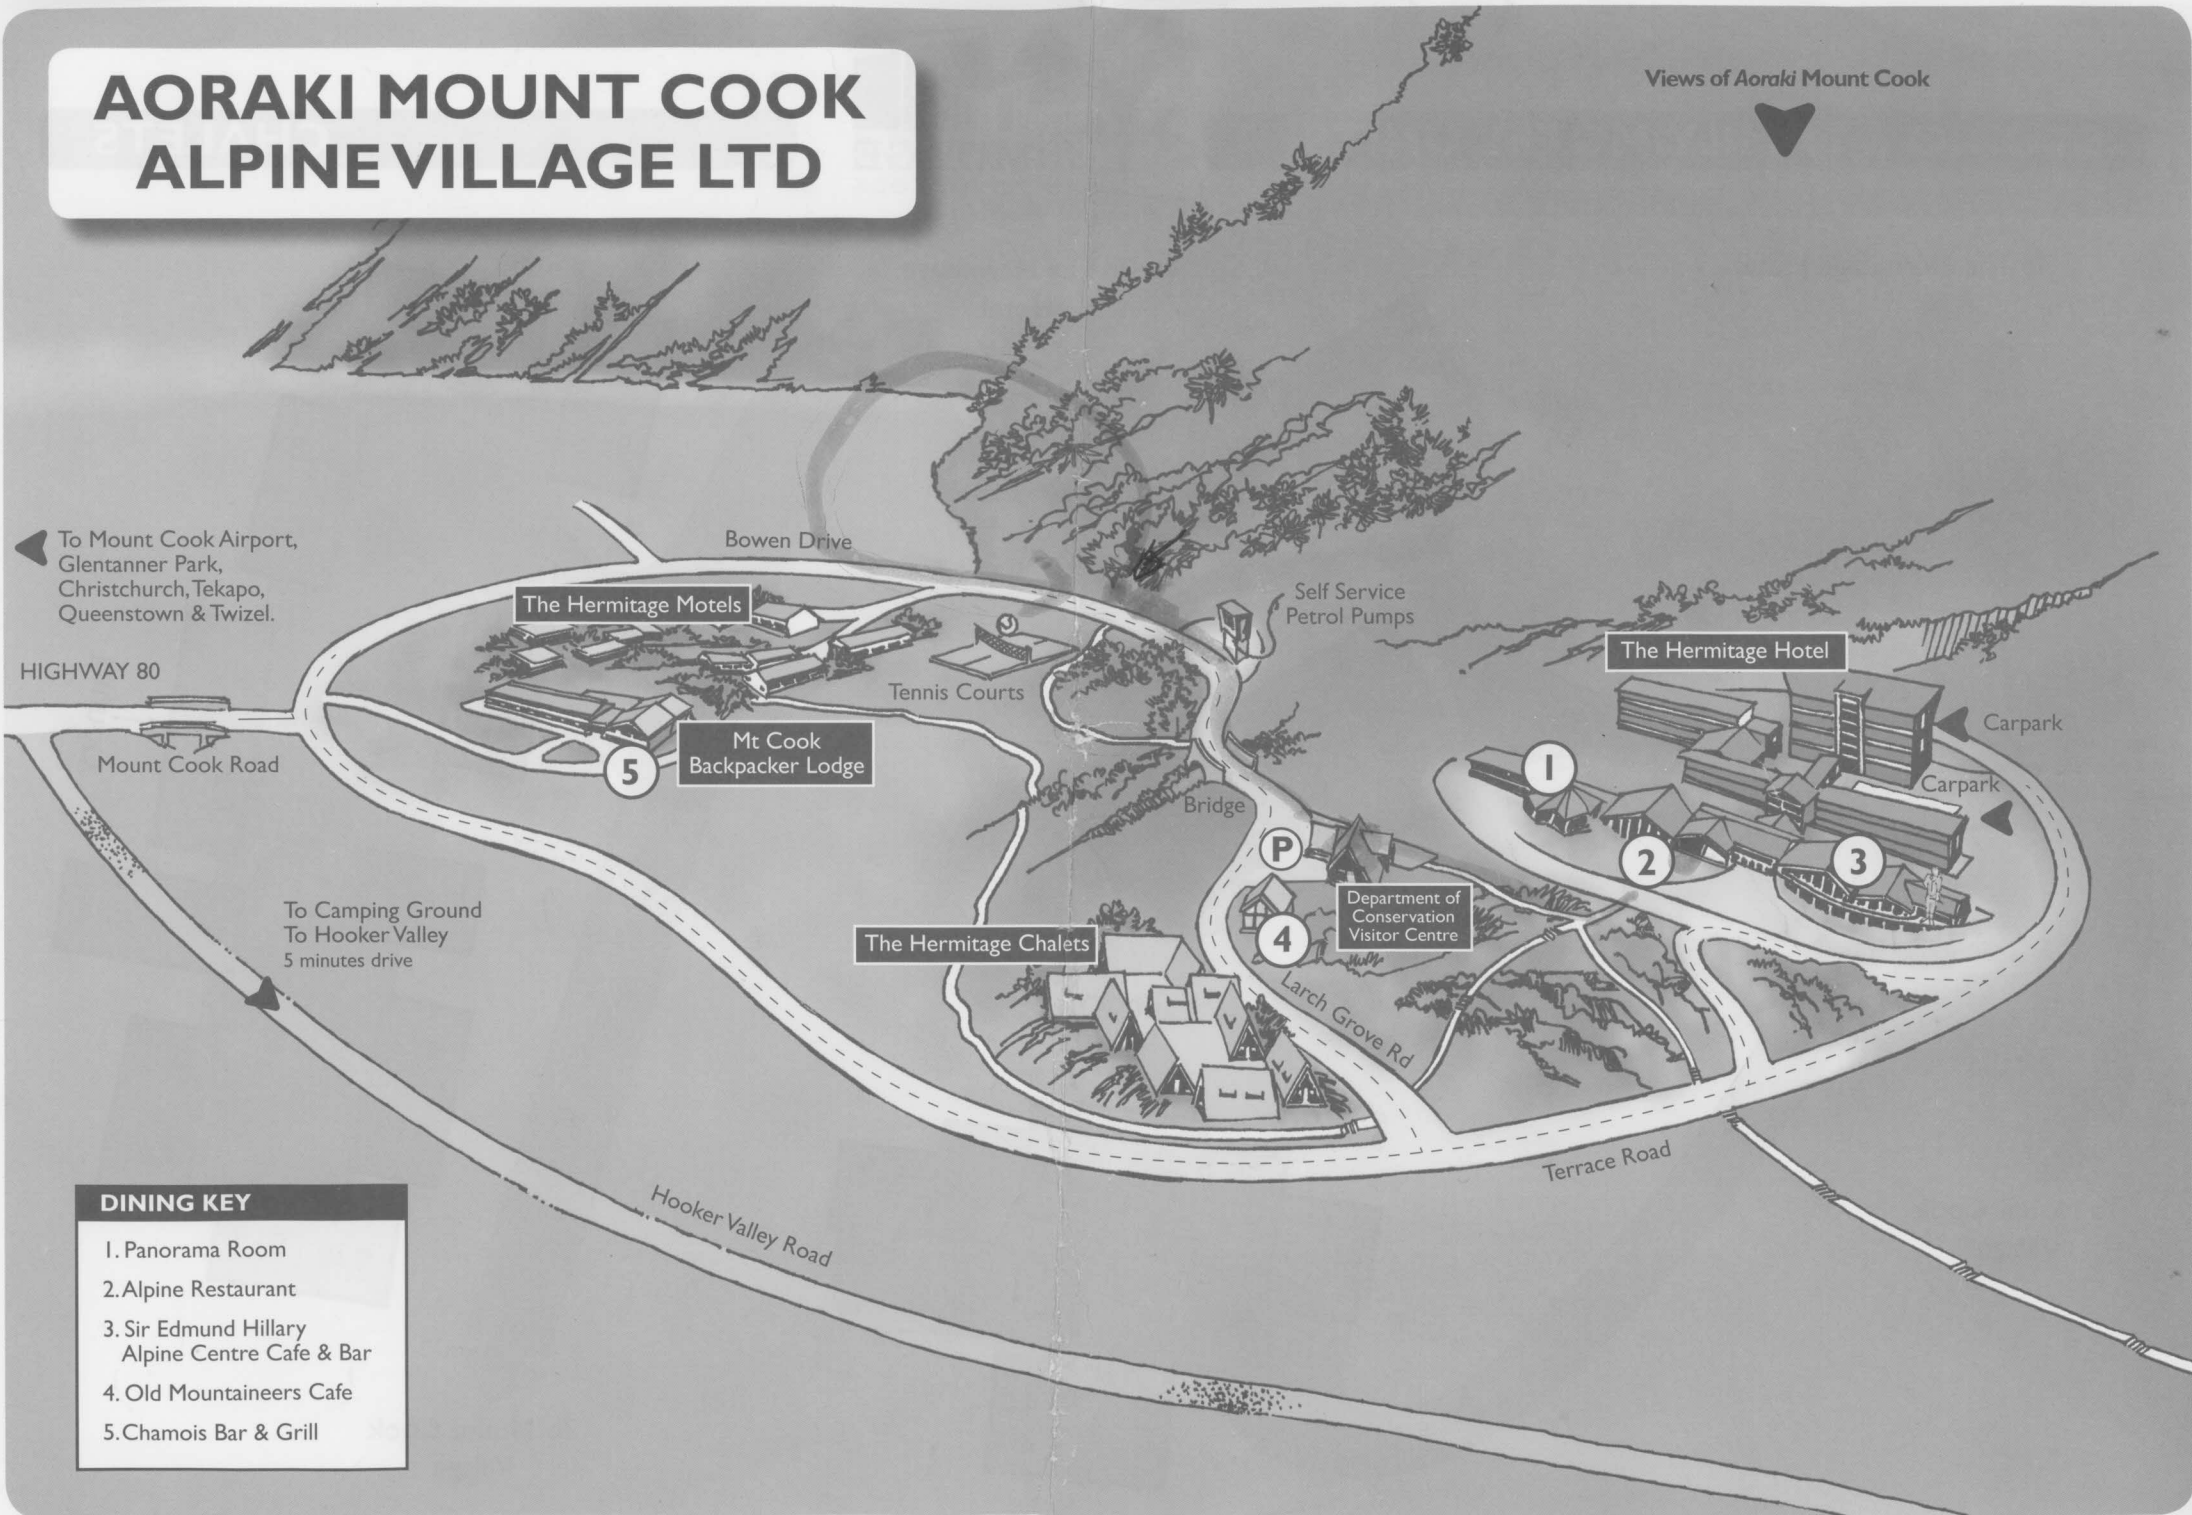

AORAKI MOUNT COOK ALPINE VILLAGE LTD

Views of Aoraki Mount Cook

DINING KEY

1. Panorama Room
2. Alpine Restaurant
3. Sir Edmund Hillary Alpine Centre Cafe & Bar
4. Old Mountaineers Cafe
5. Chamois Bar & Grill

STUDIO & FAMILY MOTEL UNITS

CHALETs