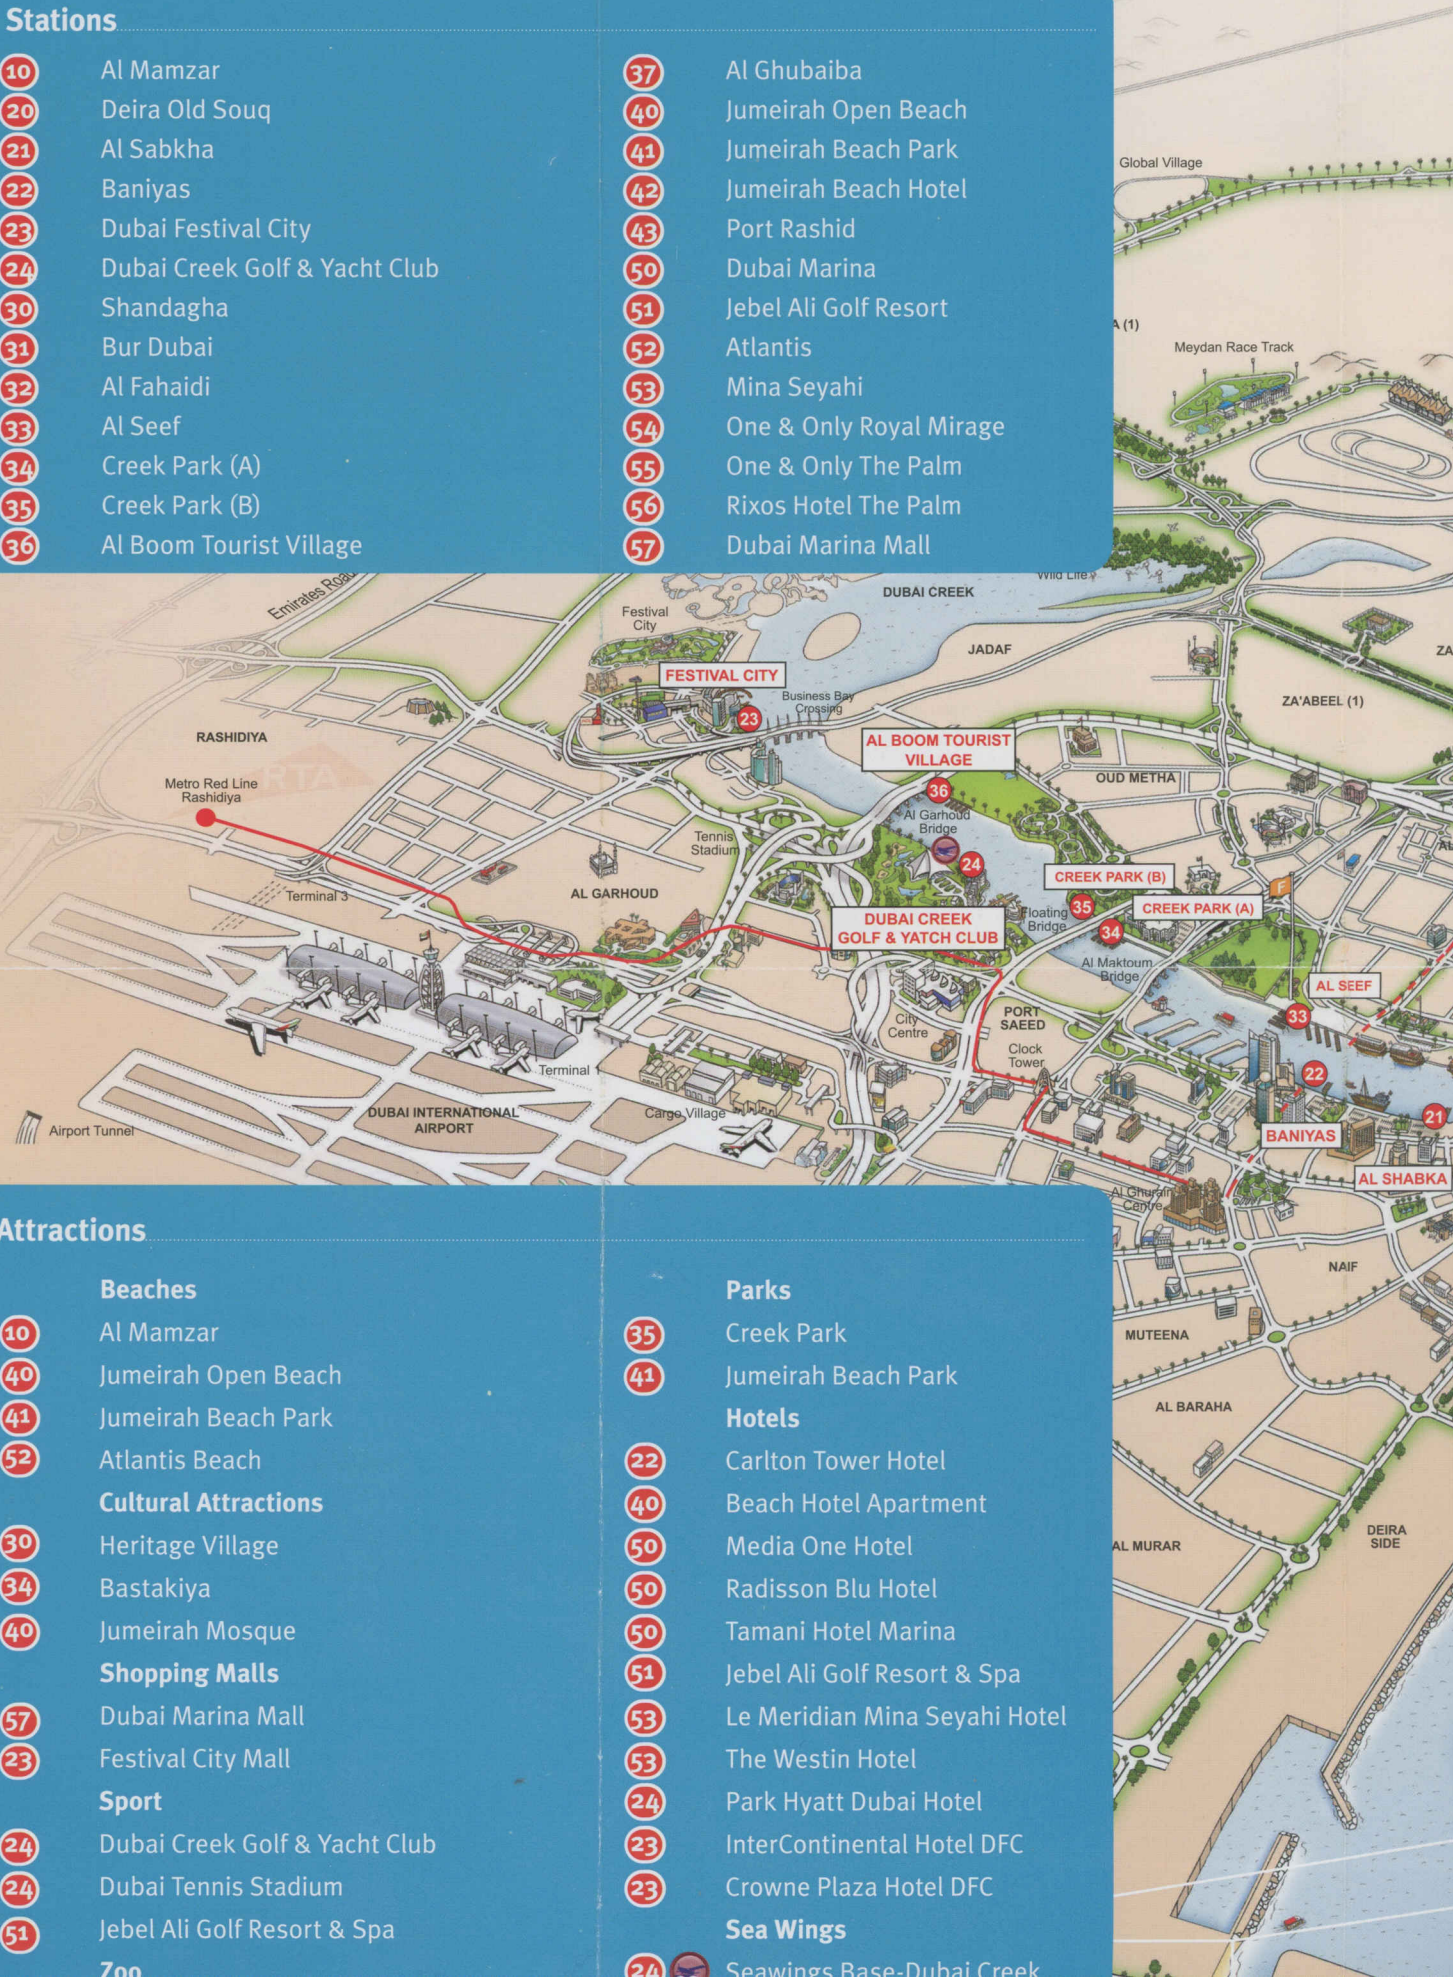

Step 1 Find the nearest stations to the start and finish of your journey

Stations

- | | |
|---|-----------------------------------|
| 10 Al Mamzar | 37 Al Ghubaiba |
| 20 Deira Old Souq | 40 Jumeirah Open Beach |
| 21 Al Sabkha | 41 Jumeirah Beach Park |
| 22 Baniyas | 42 Jumeirah Beach Hotel |
| 23 Dubai Festival City | 43 Port Rashid |
| 24 Dubai Creek Golf & Yacht Club | 50 Dubai Marina |
| 30 Shandagha | 51 Jebel Ali Golf Resort |
| 31 Bur Dubai | 52 Atlantis |
| 32 Al Fahaidi | 53 Mina Seyahi |
| 33 Al Seef | 54 One & Only Royal Mirage |
| 34 Creek Park (A) | 55 One & Only The Palm |
| 35 Creek Park (B) | 56 Rixos Hotel The Palm |
| 36 Al Boom Tourist Village | 57 Dubai Marina Mall |

Attractions

- | | |
|---|---|
| Beaches | Parks |
| 10 Al Mamzar | 35 Creek Park |
| 40 Jumeirah Open Beach | 41 Jumeirah Beach Park |
| 41 Jumeirah Beach Park | Hotels |
| 52 Atlantis Beach | 22 Carlton Tower Hotel |
| Cultural Attractions | 40 Beach Hotel Apartment |
| 30 Heritage Village | 50 Media One Hotel |
| 34 Bastakiya | 50 Radisson Blu Hotel |
| 40 Jumeirah Mosque | 50 Tamani Hotel Marina |
| Shopping Malls | 51 Jebel Ali Golf Resort & Spa |
| 57 Dubai Marina Mall | 53 Le Meridian Mina Seyahi Hotel |
| 23 Festival City Mall | 53 The Westin Hotel |
| Sport | 24 Park Hyatt Dubai Hotel |
| 24 Dubai Creek Golf & Yacht Club | 23 InterContinental Hotel DFC |
| 24 Dubai Tennis Stadium | 23 Crowne Plaza Hotel DFC |
| 51 Jebel Ali Golf Resort & Spa | Sea Wings |
| Zoo | 24 Seawings Base-Dubai Creek |

Stations

10	Al Mamzar	32	Al Fahaidi
20	Deira Old Souq	33	Al Seef
21	Al Sabkha	34	Creek Park (A)
22	Baniyas	35	Creek Park (B)
23	Dubai Festival City	36	Al Boom Tourist Village
24	Dubai Creek Golf & Yacht Club	37	Al Ghubaiba
30	Shindagha	40	Jumeirah Open Beach
31	Bur Dubai	41	Jumeirah Beach Park
		42	Jumeirah Beach Hotel