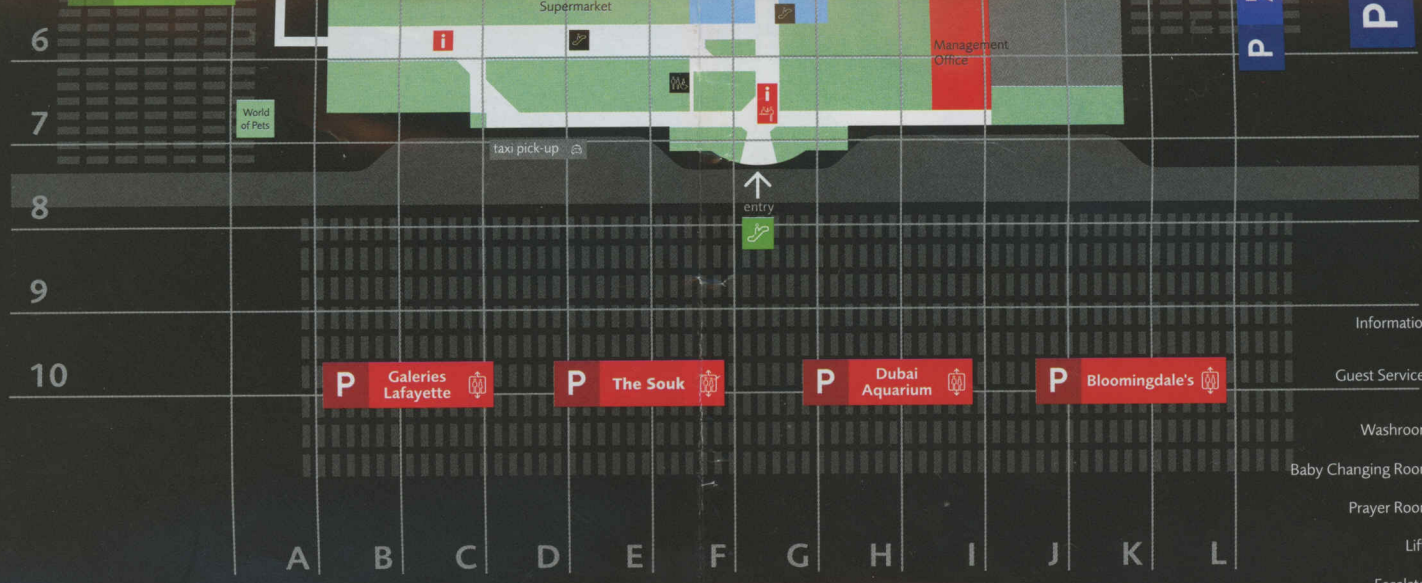

# 1

P Cinema Parking

P Fashion Parking

P Fashion Avenue

**P Grand Parking**

- Information
- Guest Services
- Washroom
- Baby Changing Room
- Prayer Room
- Lifts
- Escalator
- Telephone

**level 1**

**P Cinema Parking**